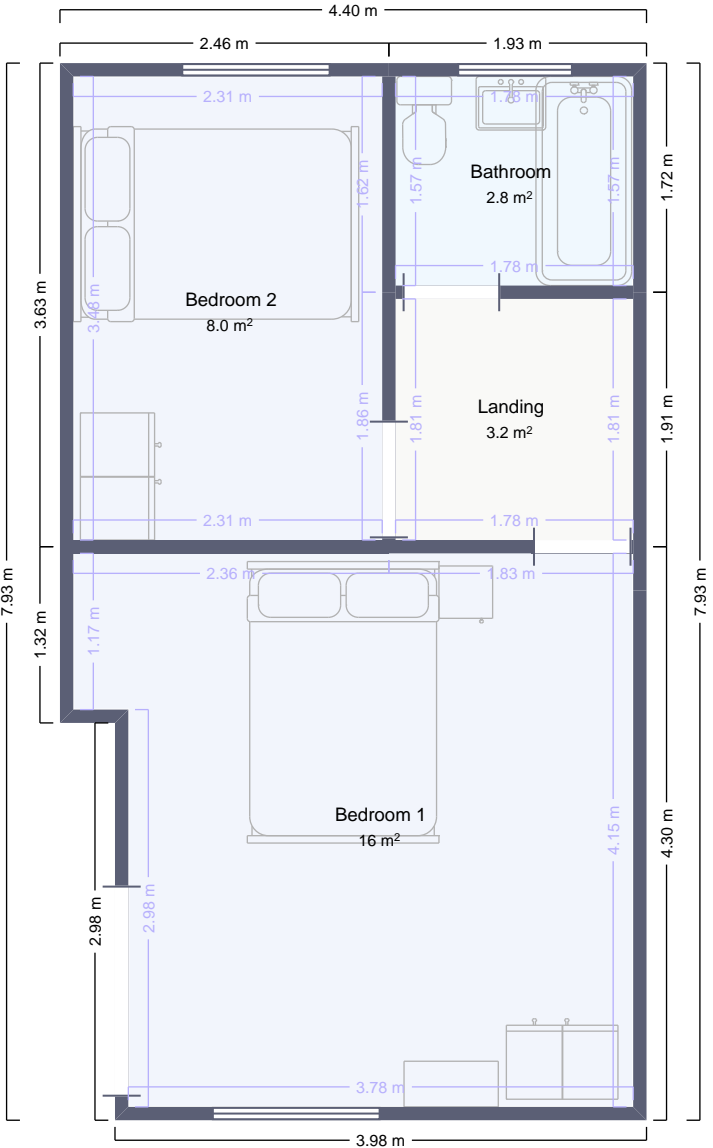

# Floorplan

Raper Street, Oldham, OL4, First Floor

Approximately 34 m<sup>2</sup> total

Made with

Polycam